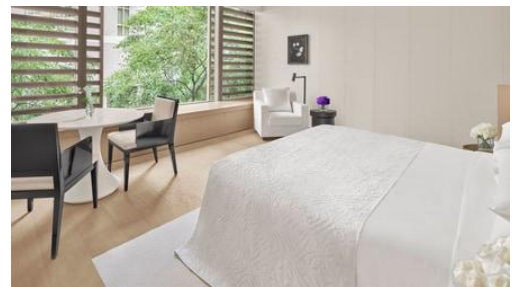

酒店尚有多種不同房型, 歡迎向本公司職員查詢詳情